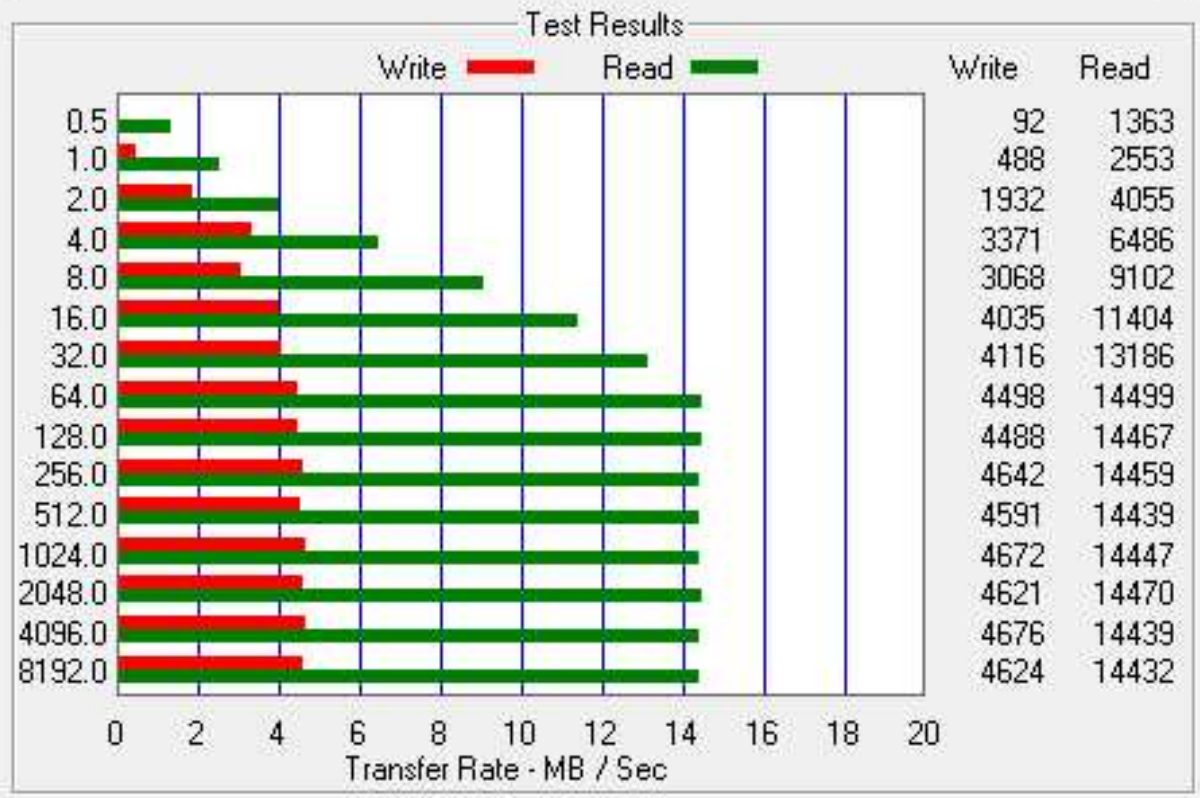

KSud.bmk - ATTO Disk Benchmark

File View Help

Drive: Force Write Access Direct I/O
 Transfer Size: to KB
 Total Length:
 I/O Comparison
 Overlapped I/O
 Neither
 Queue Depth:

Controlled by:

<< Description >>