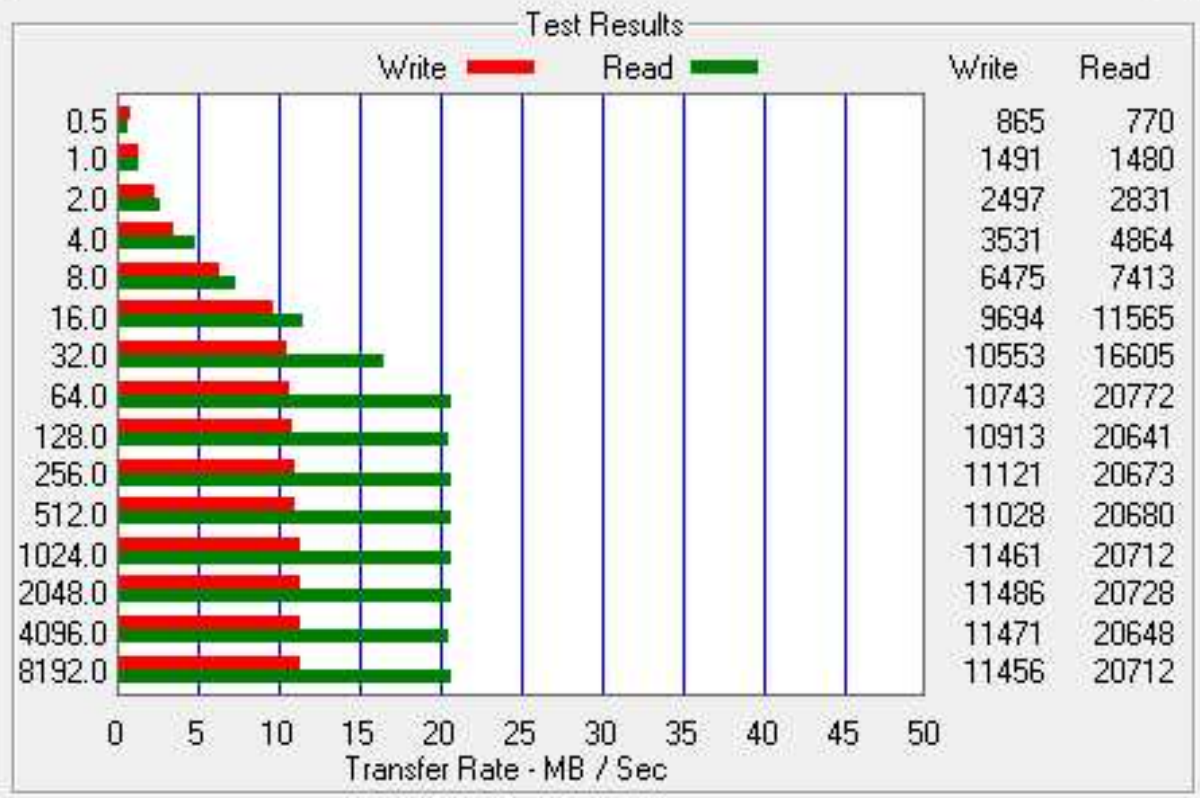

File View Help

Drive: Force Write Access Direct I/O

Transfer Size: to KB

Total Length:

I/O Comparison
 Overlapped I/O
 Neither

Queue Depth:

Controlled by:

FUR 11.10 - Flashbay 2 nov 2011